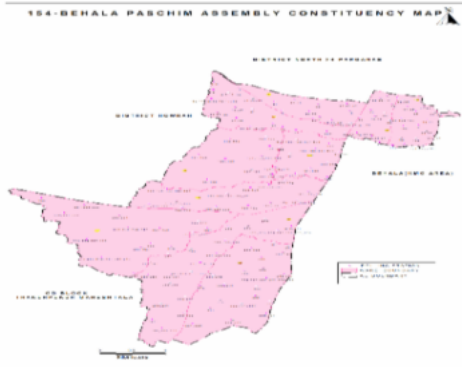

Polling Station Building Front View