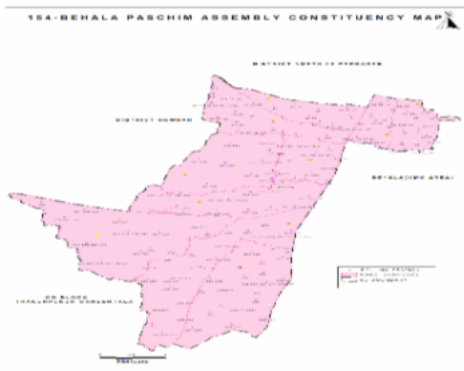

Nazri Naksha

Google Map View

Polling Station Building Front View

Polling Station Front View

Cad View

Key MAP View