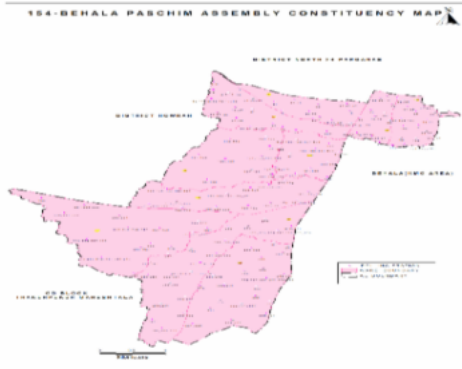

Polling Station Building Front View

Polling Station Front View