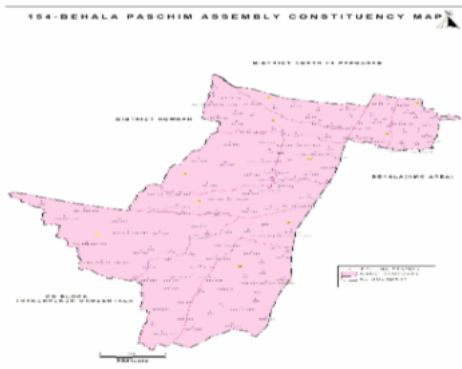

Nazri Naksha

Google Map View