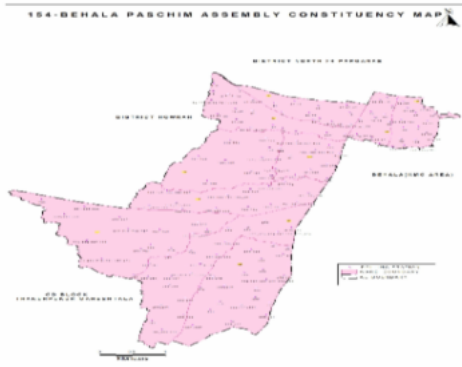

Nazri Naksha

Google Map View