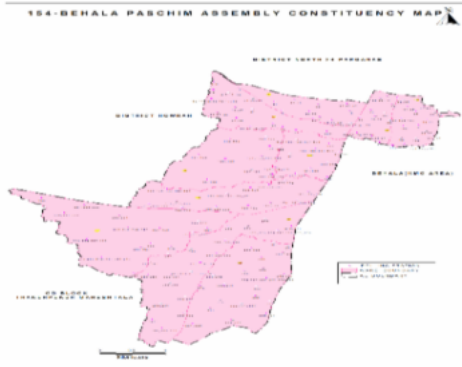

Polling Station Building Front View

Polling Station Front View