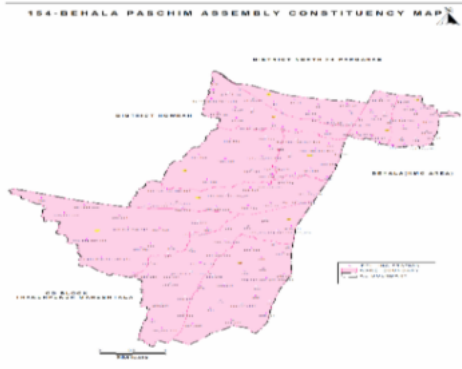

Polling Station Building Front View