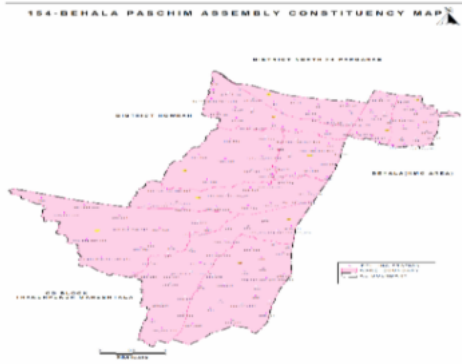

Polling Station Building Front View