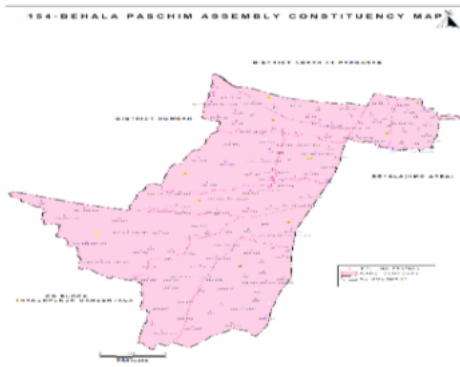

Polling Station Building Front View