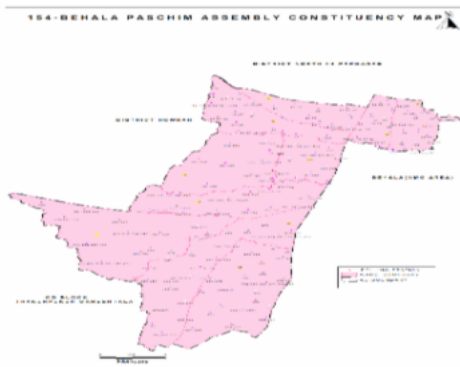

Nazri Naksha

Google Map View

Polling Station Building Front View

Polling Station Front View

Cad View

Key MAP View