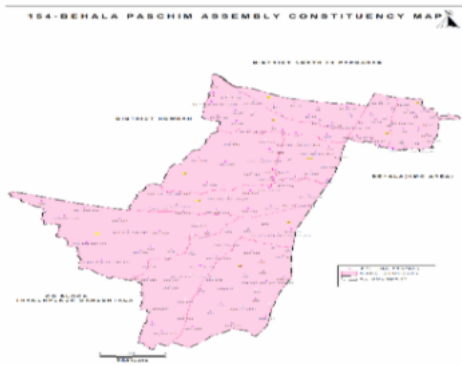

Polling Station Building Front View