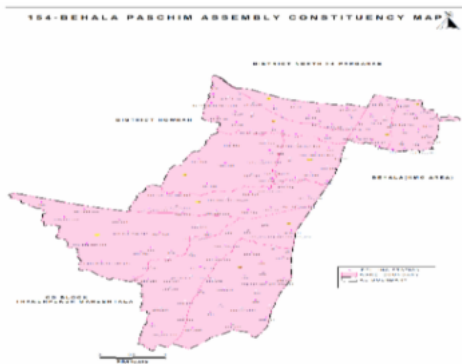

Nazri Naksha

Google Map View

Polling Station Building Front View

Polling Station Front View

Cad View

Key MAP View