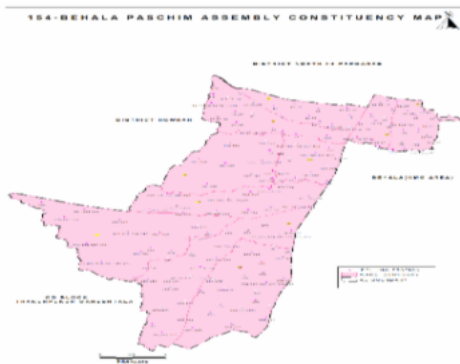

Nazri Naksha

Google Map View

Polling Station Building Front View

Polling Station Front View

Cad View

Key MAP View