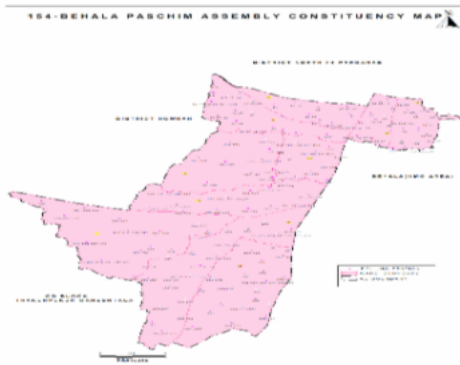

Polling Station Building Front View