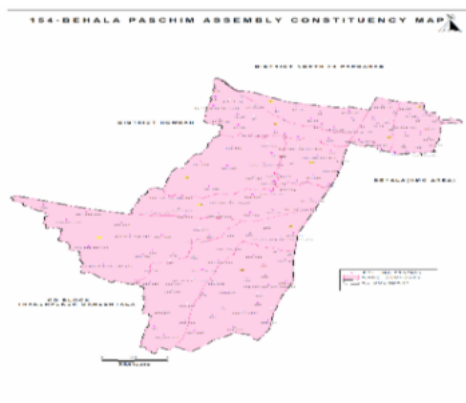

Polling Station Building Front View