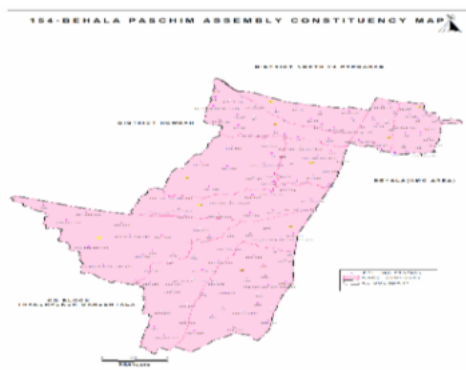

Nazri Naksha

Google Map View

Polling Station Building Front View

Polling Station Front View

Cad View

Key MAP View