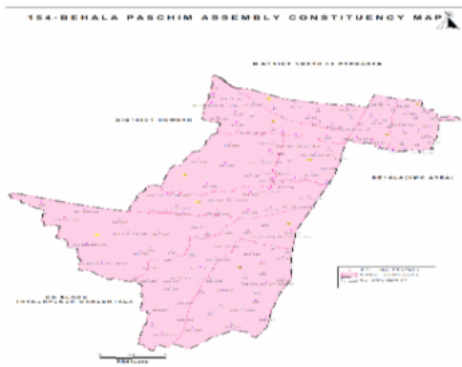

Nazri Naksha

Google Map View

Polling Station Building Front View

Polling Station Front View

Cad View

Key MAP View