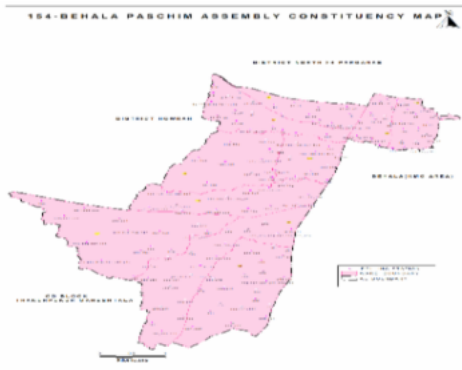

Polling Station Building Front View