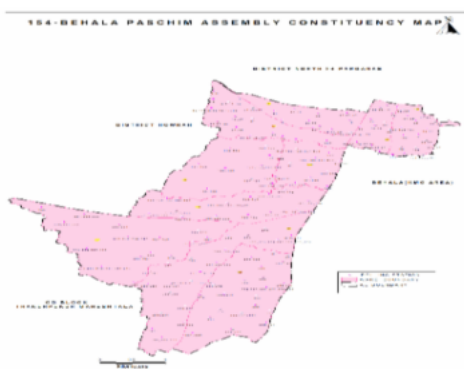

Nazri Naksha

Google Map View

Polling Station Building Front View

Polling Station Front View

Cad View

Key MAP View