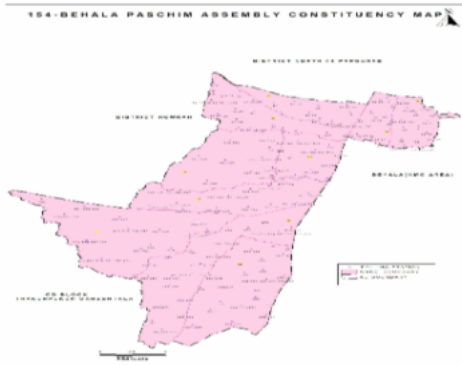

Nazri Naksha

Google Map View