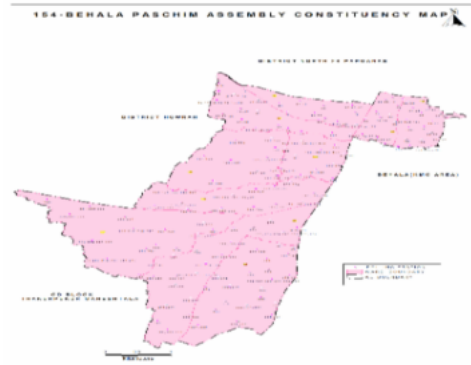

Nazri Naksha

Google Map View