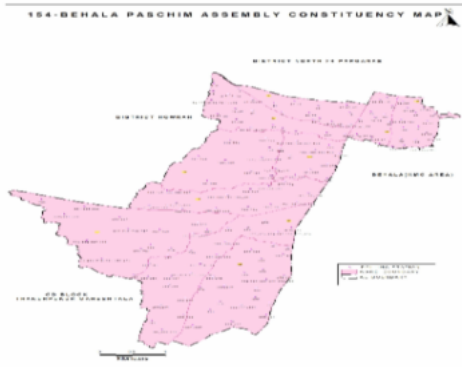

Nazri Naksha

Google Map View