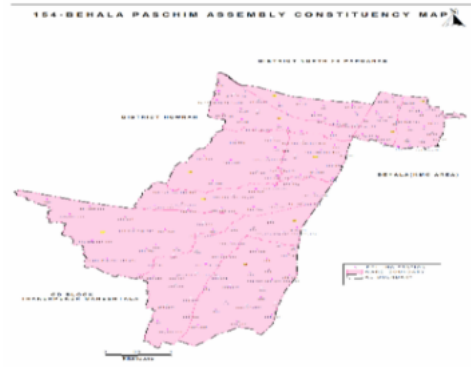

Nazri Naksha

Google Map View