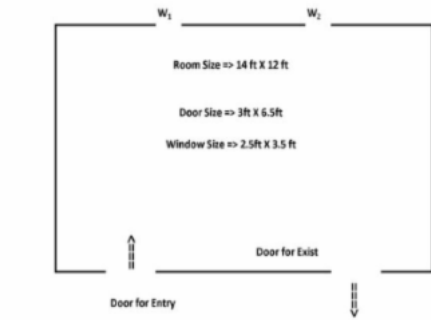

Nazri Naksha

Google Map View

Polling Station Building Front View

Polling Station Front View

Cad View

Key MAP View