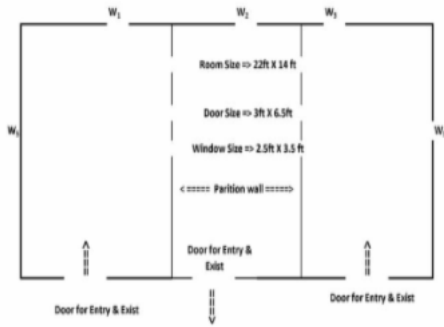

Nazri Naksha

Google Map View

Polling Station Building Front View

Polling Station Front View

Cad View

Key MAP View