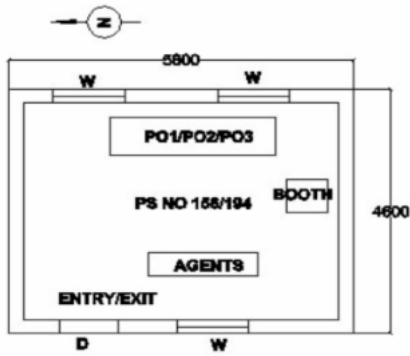

Nazri Naksha

Google Map View

Polling Station Building Front View

Polling Station Front View

Cad View

Key MAP View