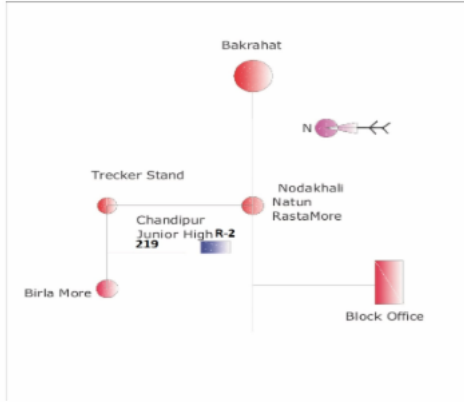

Nazri Naksha

Google Map View