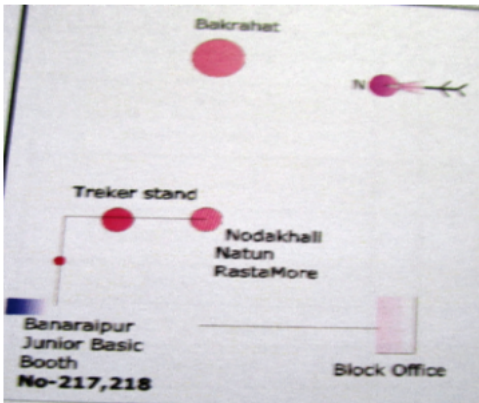

Nazri Naksha

Google Map View

Polling Station Building Front View

Polling Station Front View

Cad View

Key MAP View