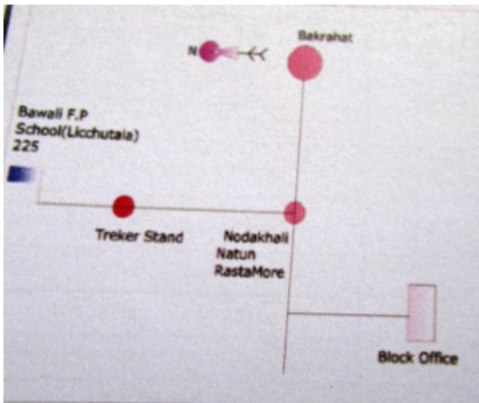

Nazri Naksha

Google Map View

Polling Station Building Front View

Polling Station Front View

Cad View

Key MAP View