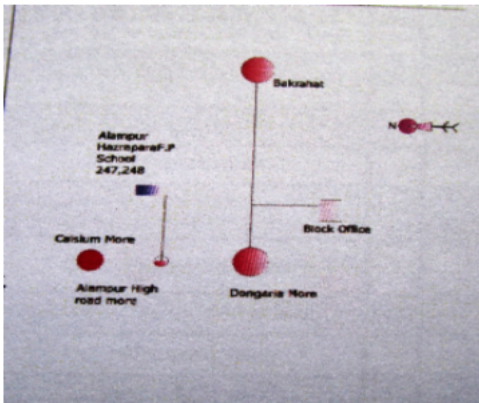

Nazri Naksha

Google Map View

Polling Station Building Front View

Polling Station Front View

Cad View

Key MAP View