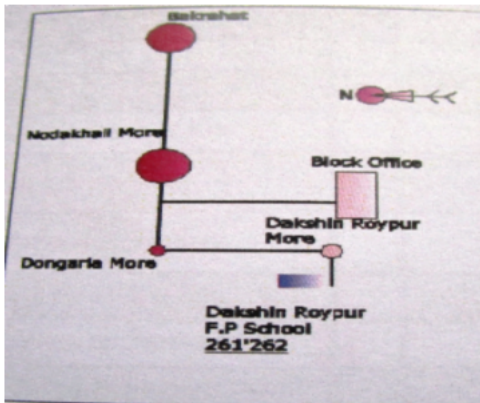

Nazri Naksha

Google Map View

Polling Station Building Front View

Polling Station Front View

Cad View

Key MAP View