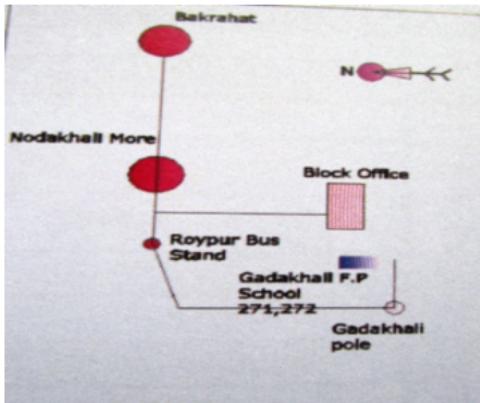

Nazri Naksha

Google Map View

Polling Station Building Front View

Polling Station Front View

Cad View

Key MAP View