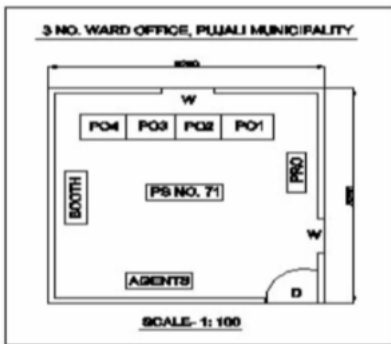

Nazri Naksha

Google Map View

Polling Station Building Front View

Polling Station Front View

Cad View

Key MAP View