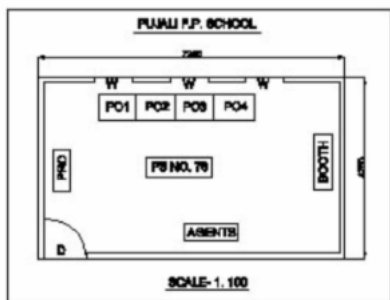

Nazri Naksha

Google Map View

Polling Station Building Front View

Polling Station Front View

Cad View

Key MAP View