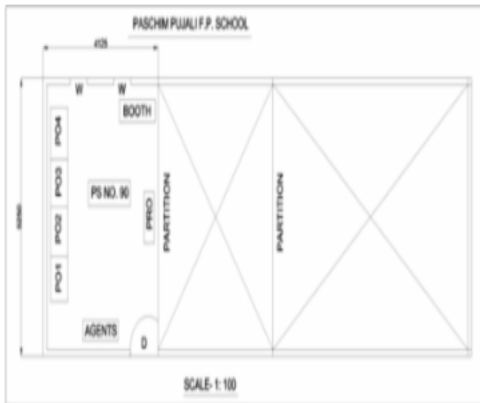

Nazri Naksha

Google Map View

Polling Station Building Front View

Polling Station Front View

Cad View

Key MAP View