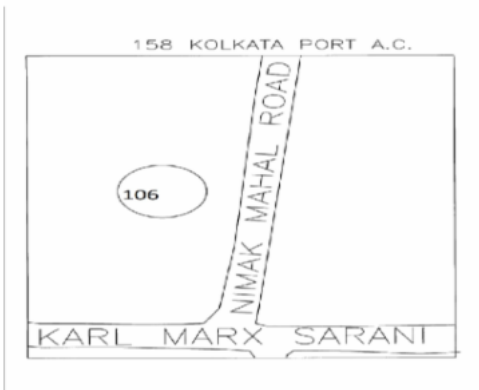

Nazri Naksha

Google Map View

Polling Station Building Front View

Polling Station Front View

Cad View

Key MAP View