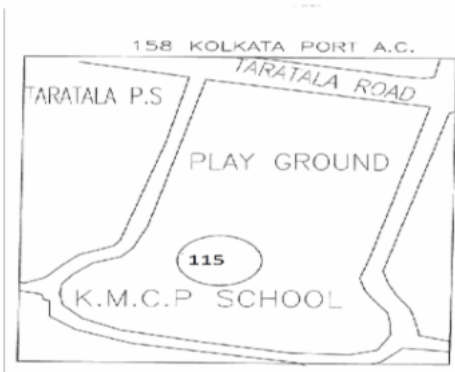

Nazri Naksha

Google Map View

Polling Station Building Front View

Polling Station Front View

Cad View

Key MAP View