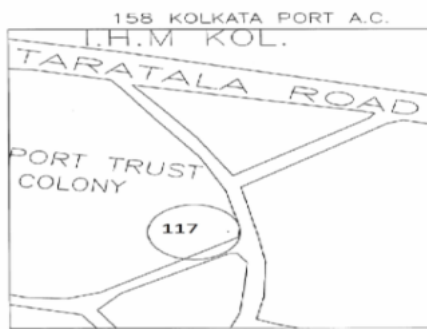

Nazri Naksha

Google Map View

Polling Station Building Front View

Polling Station Front View

Cad View

Key MAP View