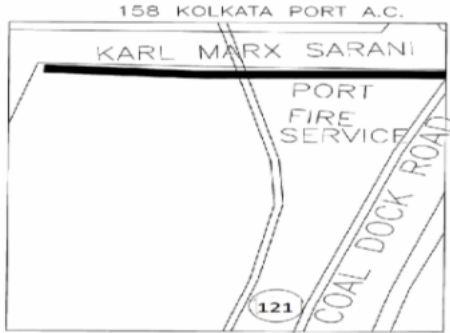

Nazri Naksha

Google Map View

Polling Station Building Front View

Polling Station Front View

Cad View

Key MAP View