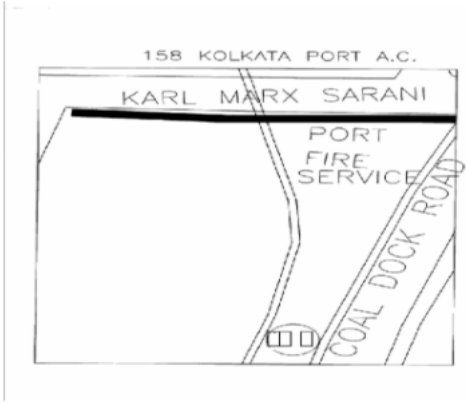

Nazri Naksha

Google Map View