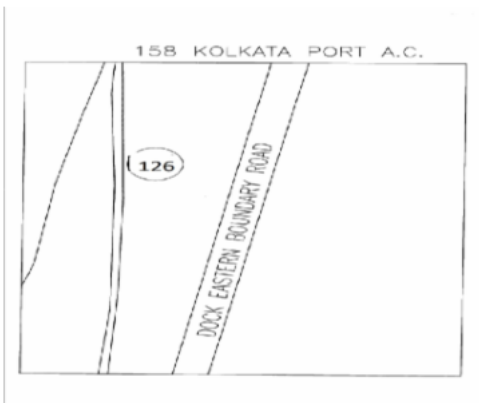

Nazri Naksha

Google Map View

Polling Station Building Front View

Polling Station Front View

Cad View

Key MAP View