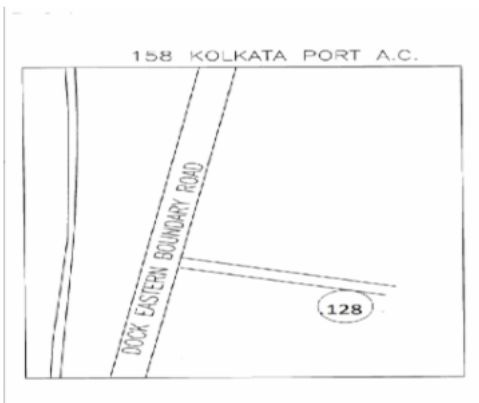

Nazri Naksha

Google Map View

Polling Station Building Front View

Polling Station Front View

Cad View

Key MAP View