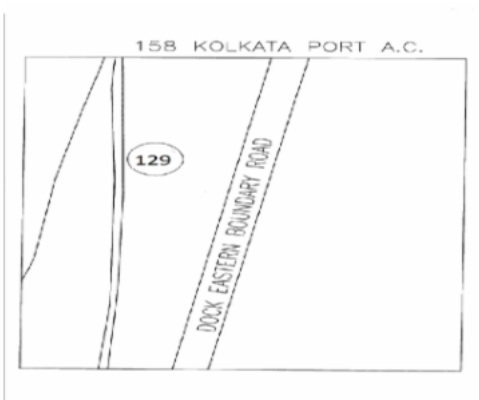

Nazri Naksha

Google Map View

Polling Station Building Front View

Polling Station Front View

Cad View

Key MAP View