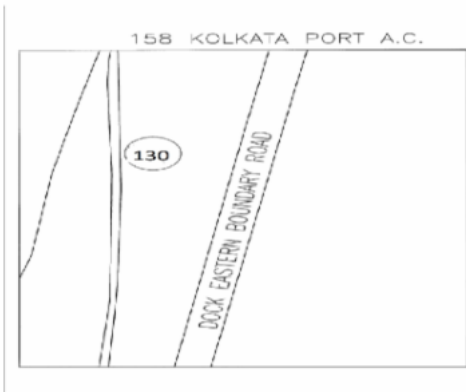

Nazri Naksha

Google Map View

Polling Station Building Front View

Polling Station Front View

Cad View

Key MAP View