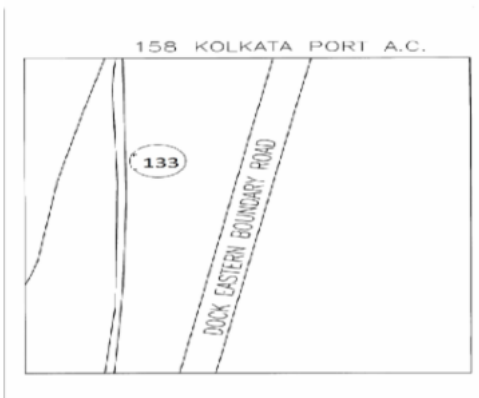

Nazri Naksha

Google Map View

Polling Station Building Front View

Polling Station Front View

Cad View

Key MAP View