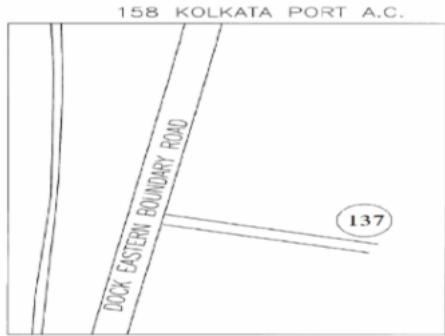

Nazri Naksha

Google Map View

Polling Station Building Front View

Polling Station Front View

Cad View

Key MAP View