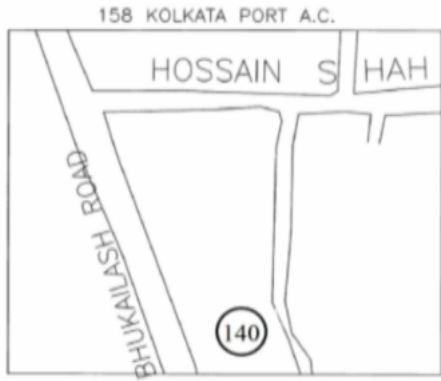

Nazri Naksha

Google Map View