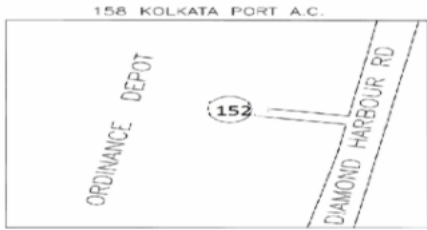

Nazri Naksha

Google Map View

Polling Station Building Front View

Polling Station Front View

Cad View

Key MAP View