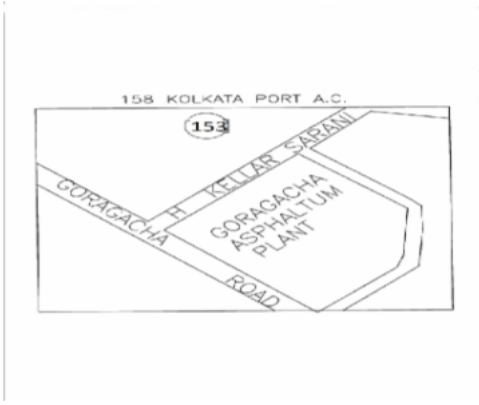

Nazri Naksha

Google Map View