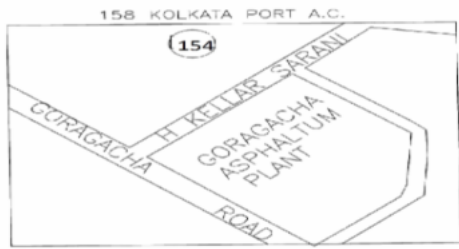

Nazri Naksha

Google Map View

Polling Station Building Front View

Polling Station Front View

Cad View

Key MAP View