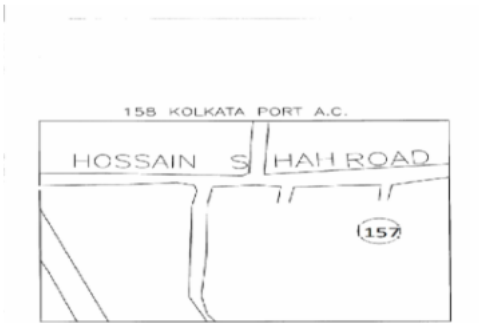

Nazri Naksha

Google Map View

Polling Station Building Front View

Polling Station Front View

Cad View

Key MAP View