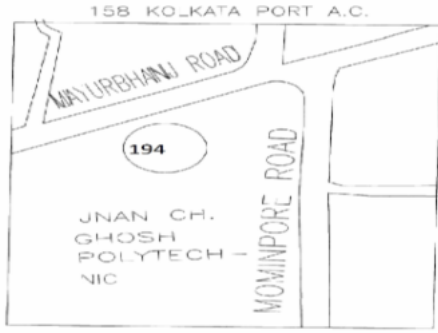

Nazri Naksha

Google Map View