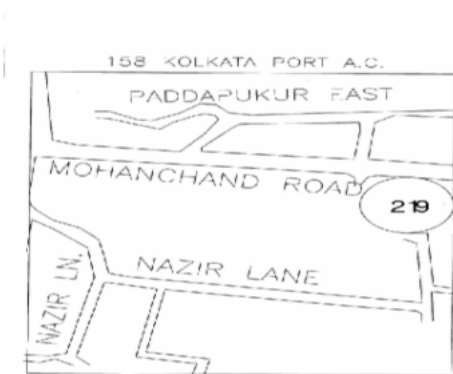

Nazri Naksha

Google Map View

Polling Station Building Front View

Polling Station Front View

Cad View

Key MAP View