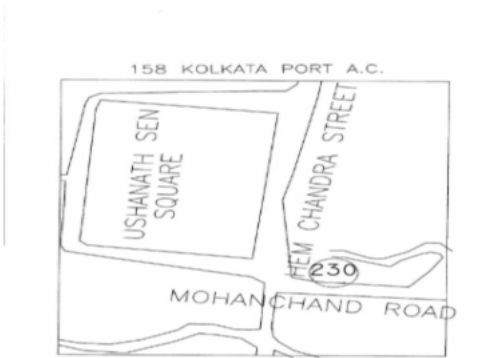

Nazri Naksha

Google Map View

Polling Station Building Front View

Polling Station Front View

Cad View

Key MAP View