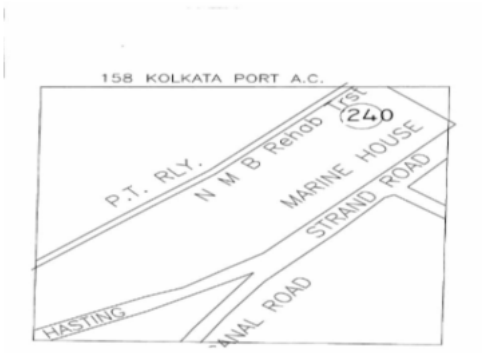

Nazri Naksha

Google Map View

Polling Station Building Front View

Polling Station Front View

Cad View

Key MAP View