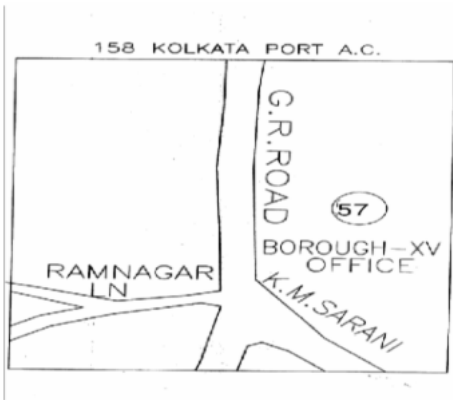

Nazri Naksha

Google Map View