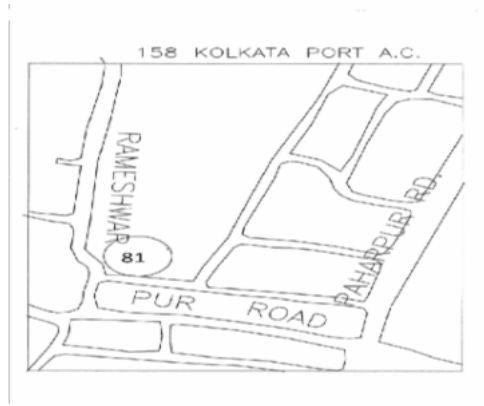

Nazri Naksha

Google Map View