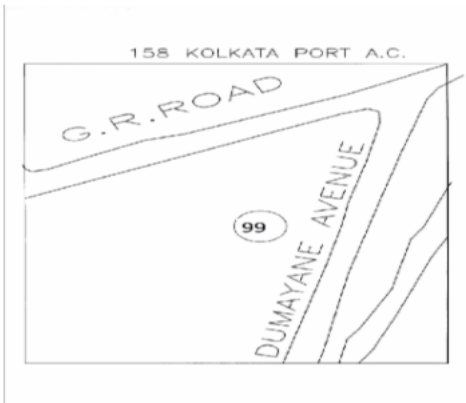

Nazri Naksha

Google Map View

Polling Station Building Front View

Polling Station Front View

Cad View

Key MAP View