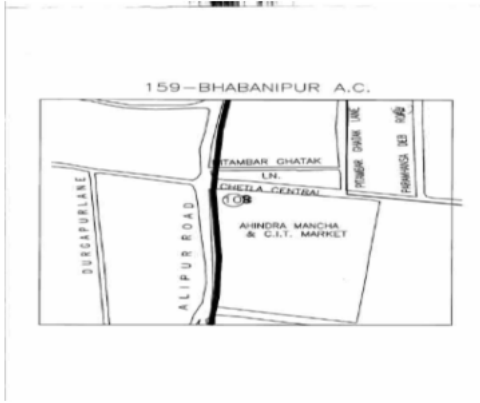

Nazri Naksha

Google Map View